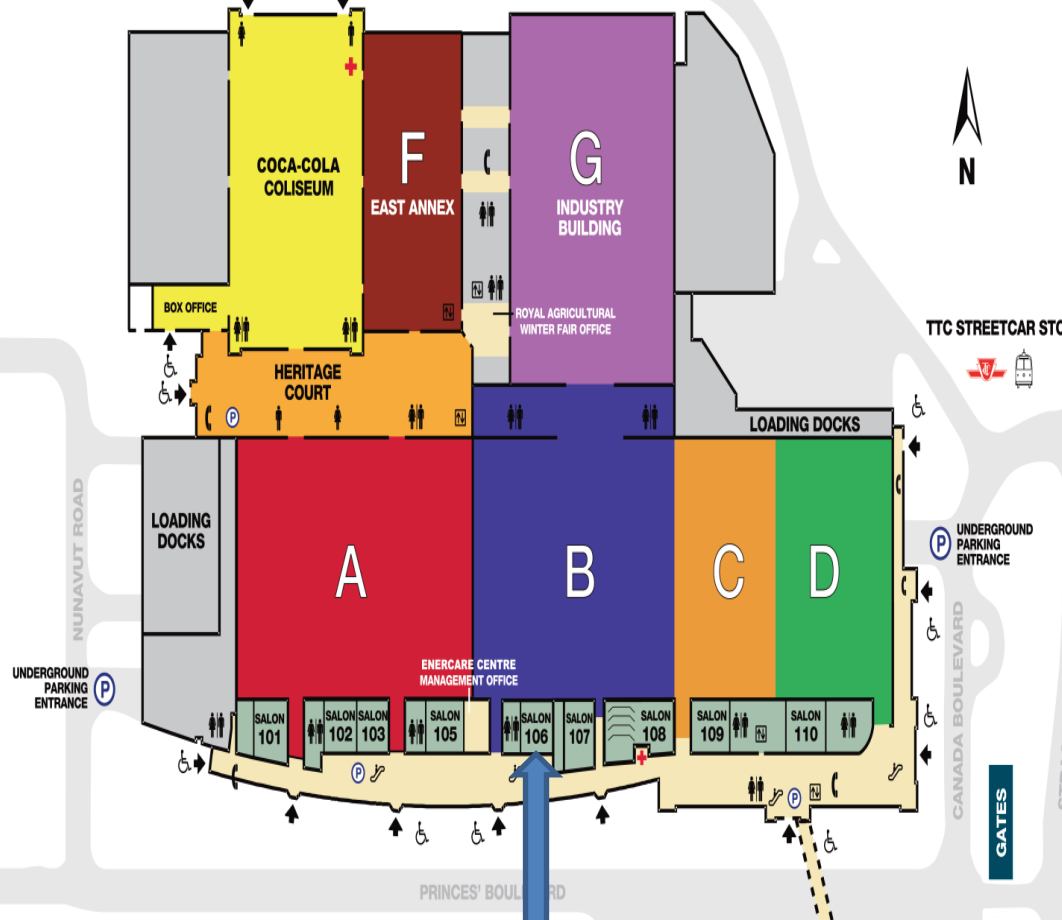

Ice Order

**Please note – Spectra no longer delivers ice
It can be picked up at Salon 106 from 8am-3pm**

*Please complete this form to have ice billed to your credit card one time
Ice can be picked up throughout the show in Salon 106.*

TTC STREETCAR STOP

MANITOBA DRIVE

DIRECTORY

NOVA SCOTIA AVENUE

TTC STREETCAR STOP

LOADING DOCKS

LOADING DOCKS

UNDERGROUND PARKING ENTRANCE

UNDERGROUND PARKING ENTRANCE

CANADA BOULEVARD

STRACHAN AVENUE

GATES

PRINCES' BOULEVARD

ICE IS LOCATED IN SALON 106

PLEASE BRING A DOLLY/CART